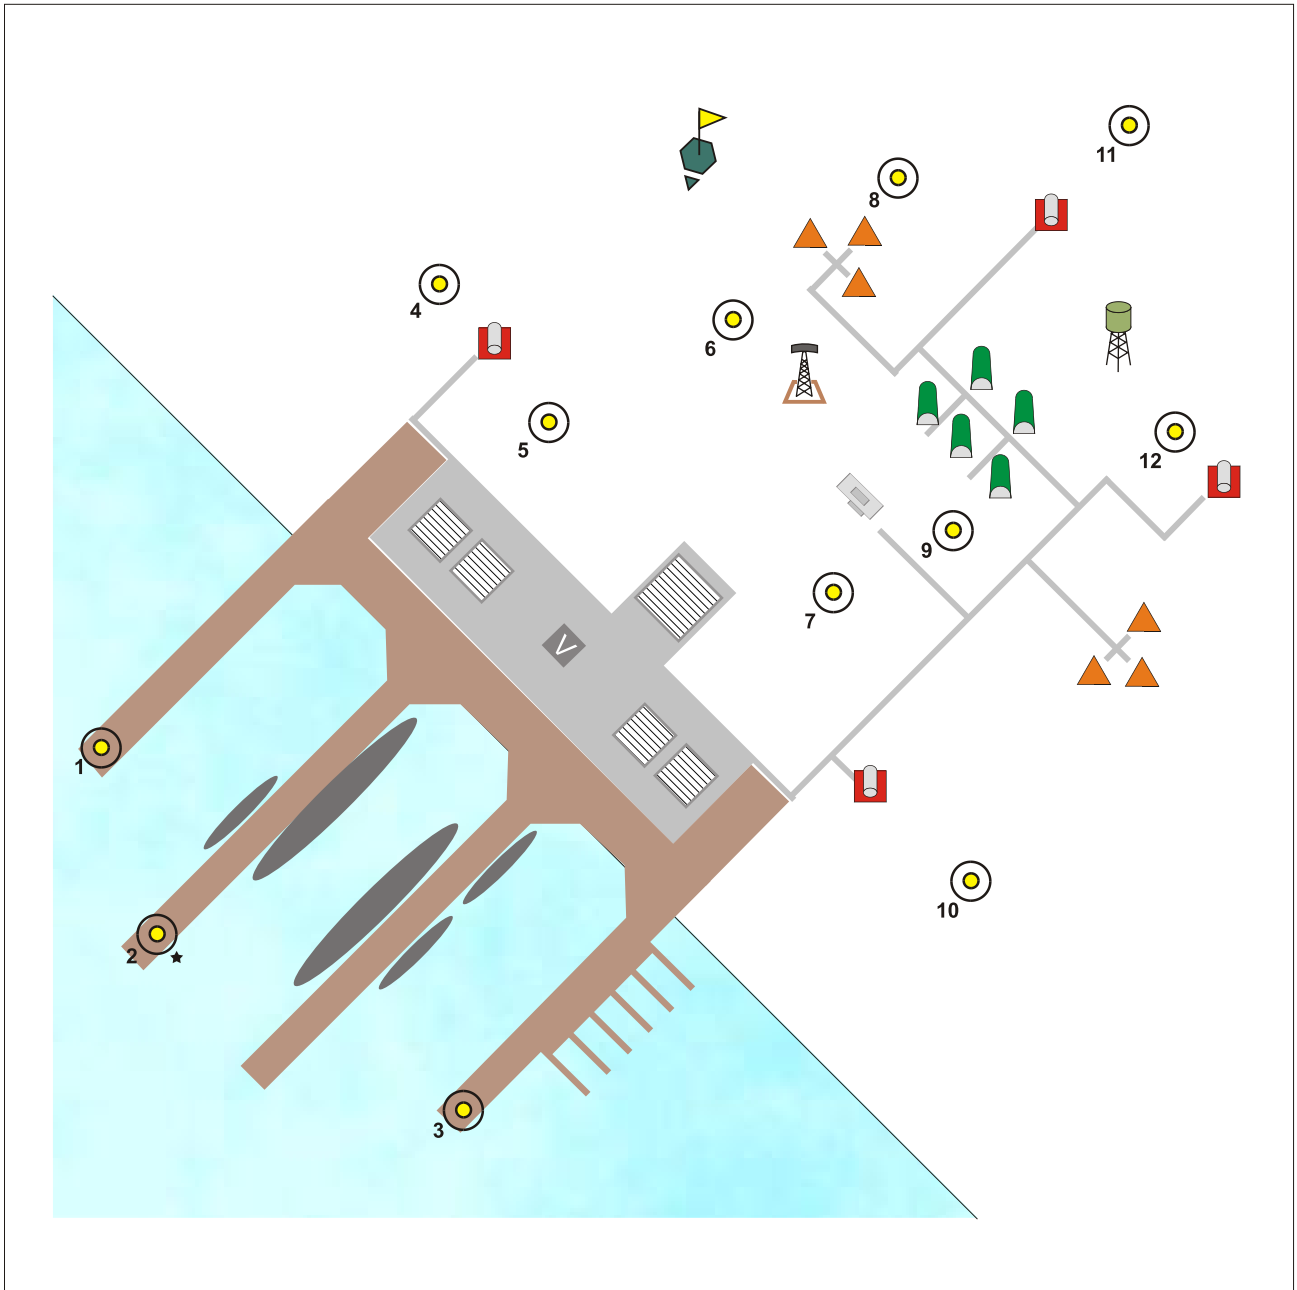

BlauKreuz 05

- | | | | | | |
|--|------------|--|---------------|--|---------------|
| | AA | | ammo bunker | | town building |
| | man AA | | fuel | | unimportant |
| | AAA | | barracks | | map room |
| | BH | | radar/antenna | | water tower |
| | FH / VH | | tower | | |
| | refuel pad | | | | |

BlauKreuz 05

- | | | | | | |
|--|------------|--|---------------|--|---------------|
| | AA | | ammo bunker | | town building |
| | man AA | | fuel | | unimportant |
| | AAA | | barracks | | map room |
| | BH | | radar/antenna | | water tower |
| | FH / VH | | | | |
| | tower | | | | |
| | refuel pad | | | | |

BlauKreuz 05

- | | | |
|------------|---------------|---------------|
| AA | ammo bunker | town building |
| man AA | fuel | unimportant |
| AAA | barracks | map room |
| BH | radar/antenna | water tower |
| FH / VH | tower | |
| refuel pad | | |