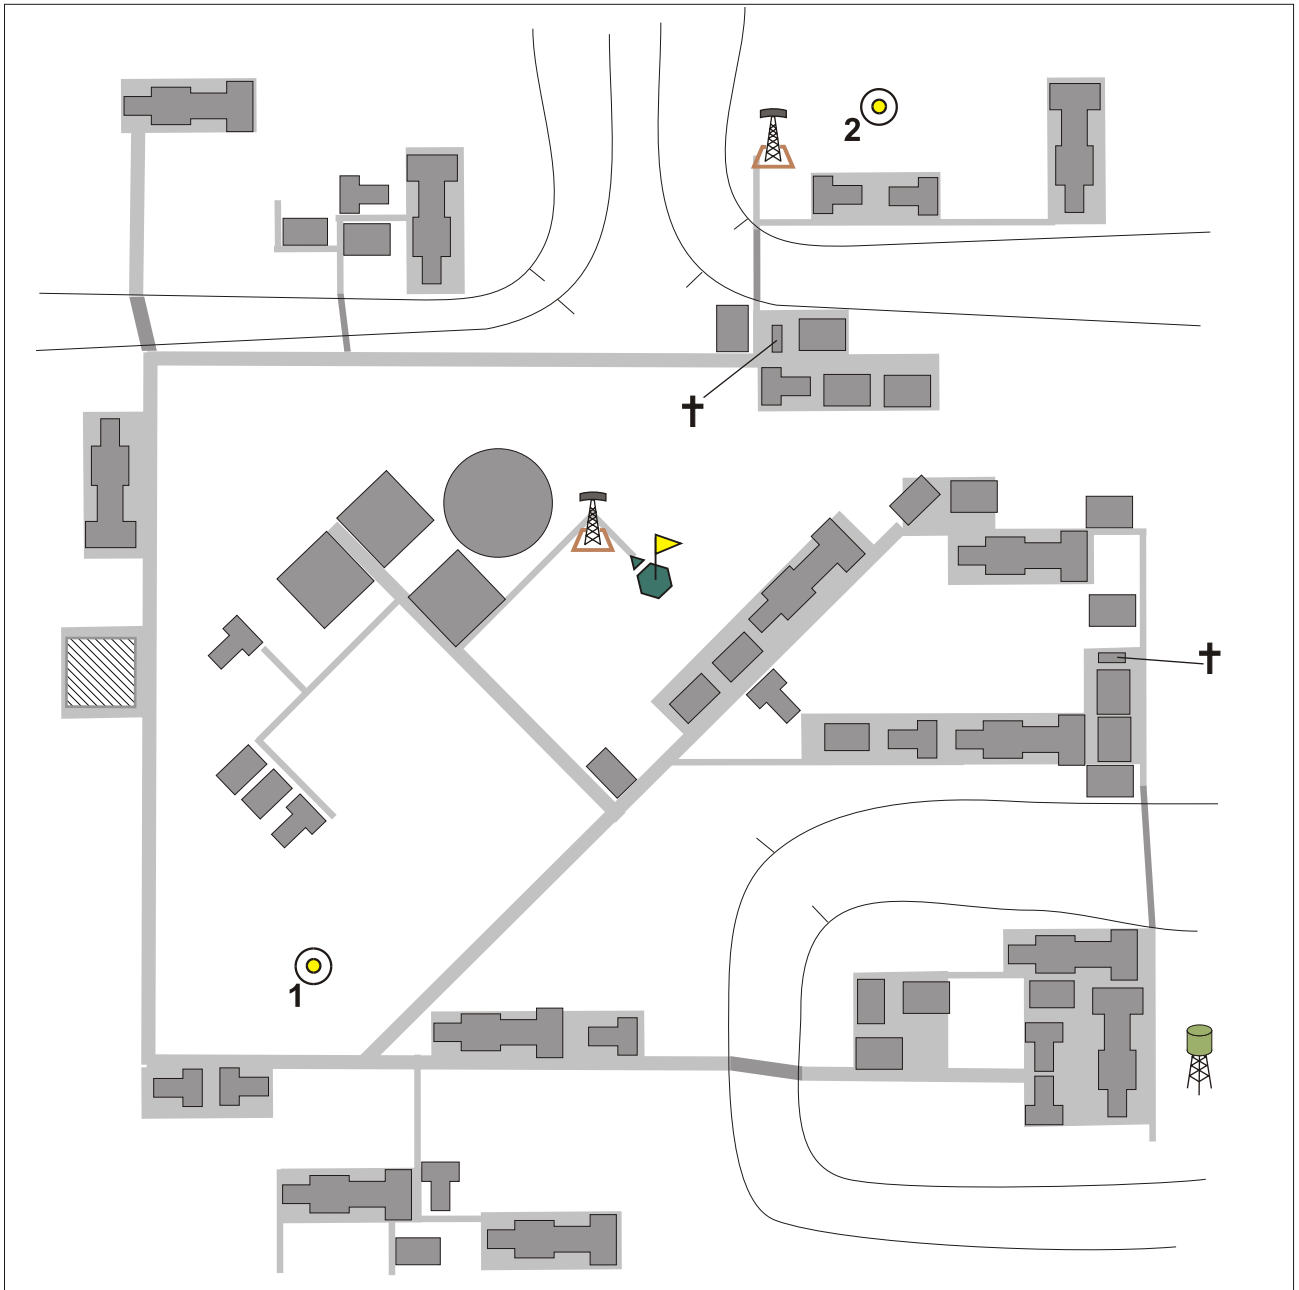

BlauKreuz 05

	AA		ammo bunker		town building
	man AA		fuel		unimportant
	AAA		barracks		map room
	BH		radar/antenna		water tower
	FH / VH		tower		
	refuel pad