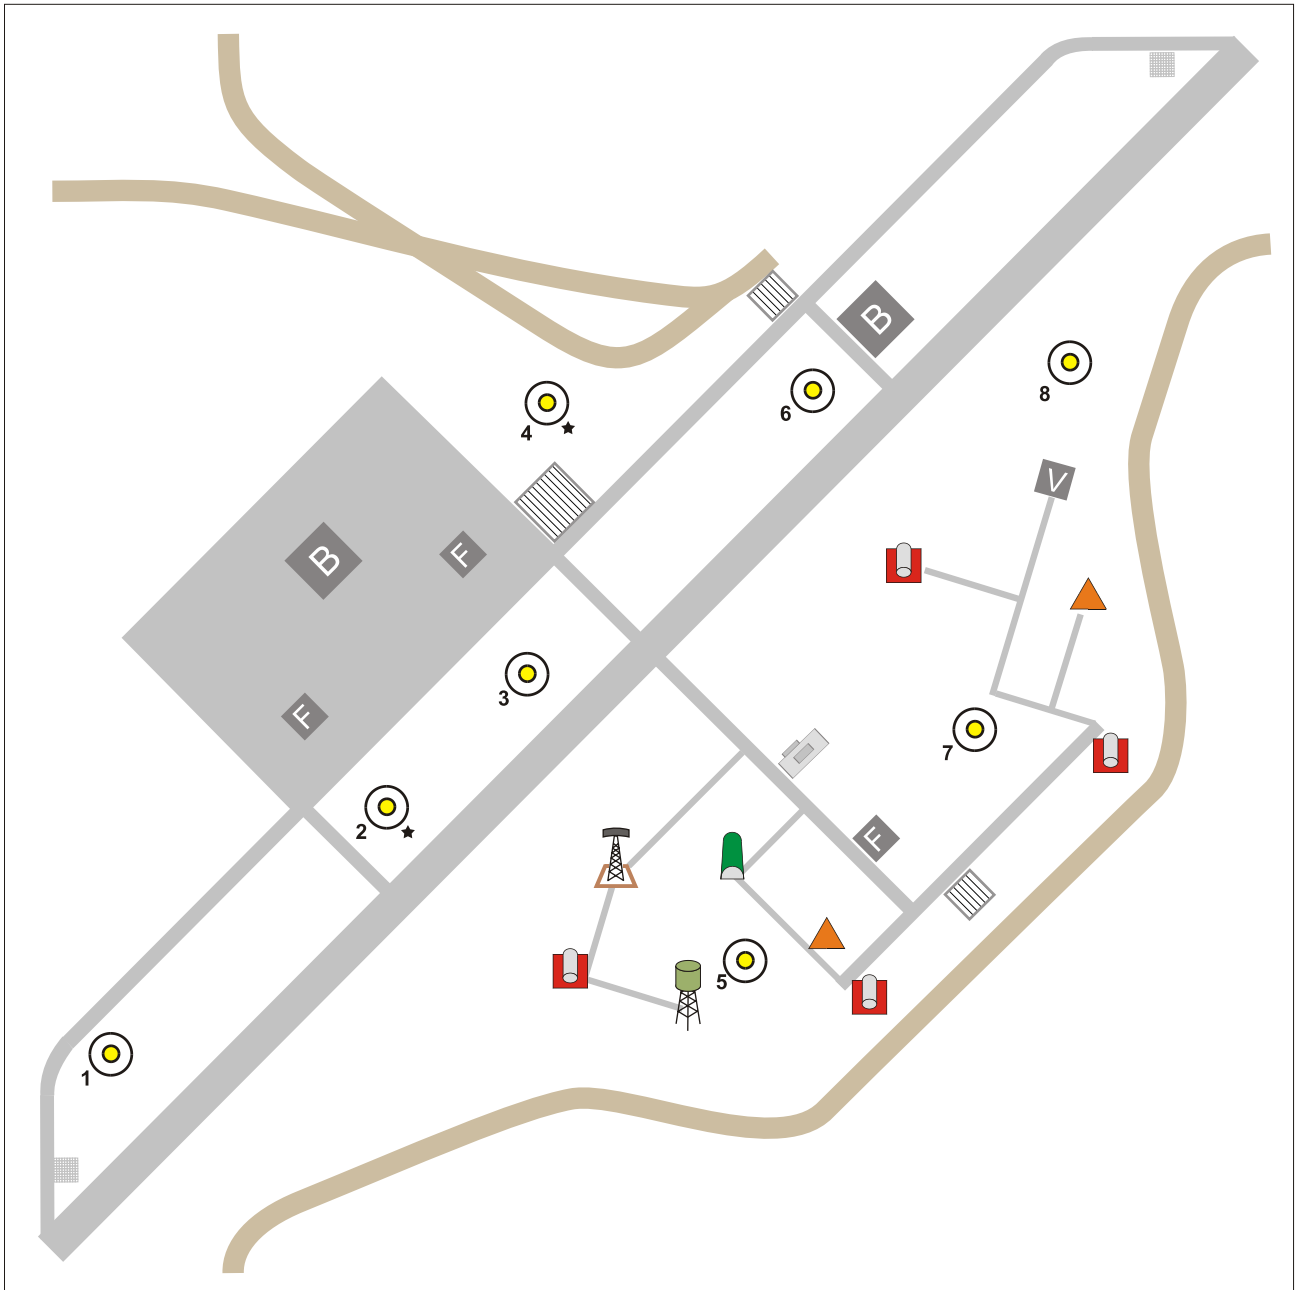

BlauKreuz 05

- | | | | | | |
|--|------------|--|---------------|--|---------------|
| | AA | | ammo bunker | | town building |
| | man AA | | fuel | | unimportant |
| | AAA | | barracks | | map room |
| | BH | | radar/antenna | | water tower |
| | FH / VH | | tower | | |
| | refuel pad | | | | |

BlauKreuz 05

- | | | | | | |
|--|------------|--|---------------|--|---------------|
| | AA | | ammo bunker | | town building |
| | man AA | | fuel | | unimportant |
| | AAA | | barracks | | map room |
| | BH | | radar/antenna | | water tower |
| | FH / VH | | | | |
| | tower | | | | |
| | refuel pad | | | | |

BlauKreuz 05

- | | | |
|------------|---------------|---------------|
| AA | ammo bunker | town building |
| man AA | fuel | unimportant |
| AAA | barracks | map room |
| BH | radar/antenna | water tower |
| FH / VH | tower | |
| refuel pad | | |