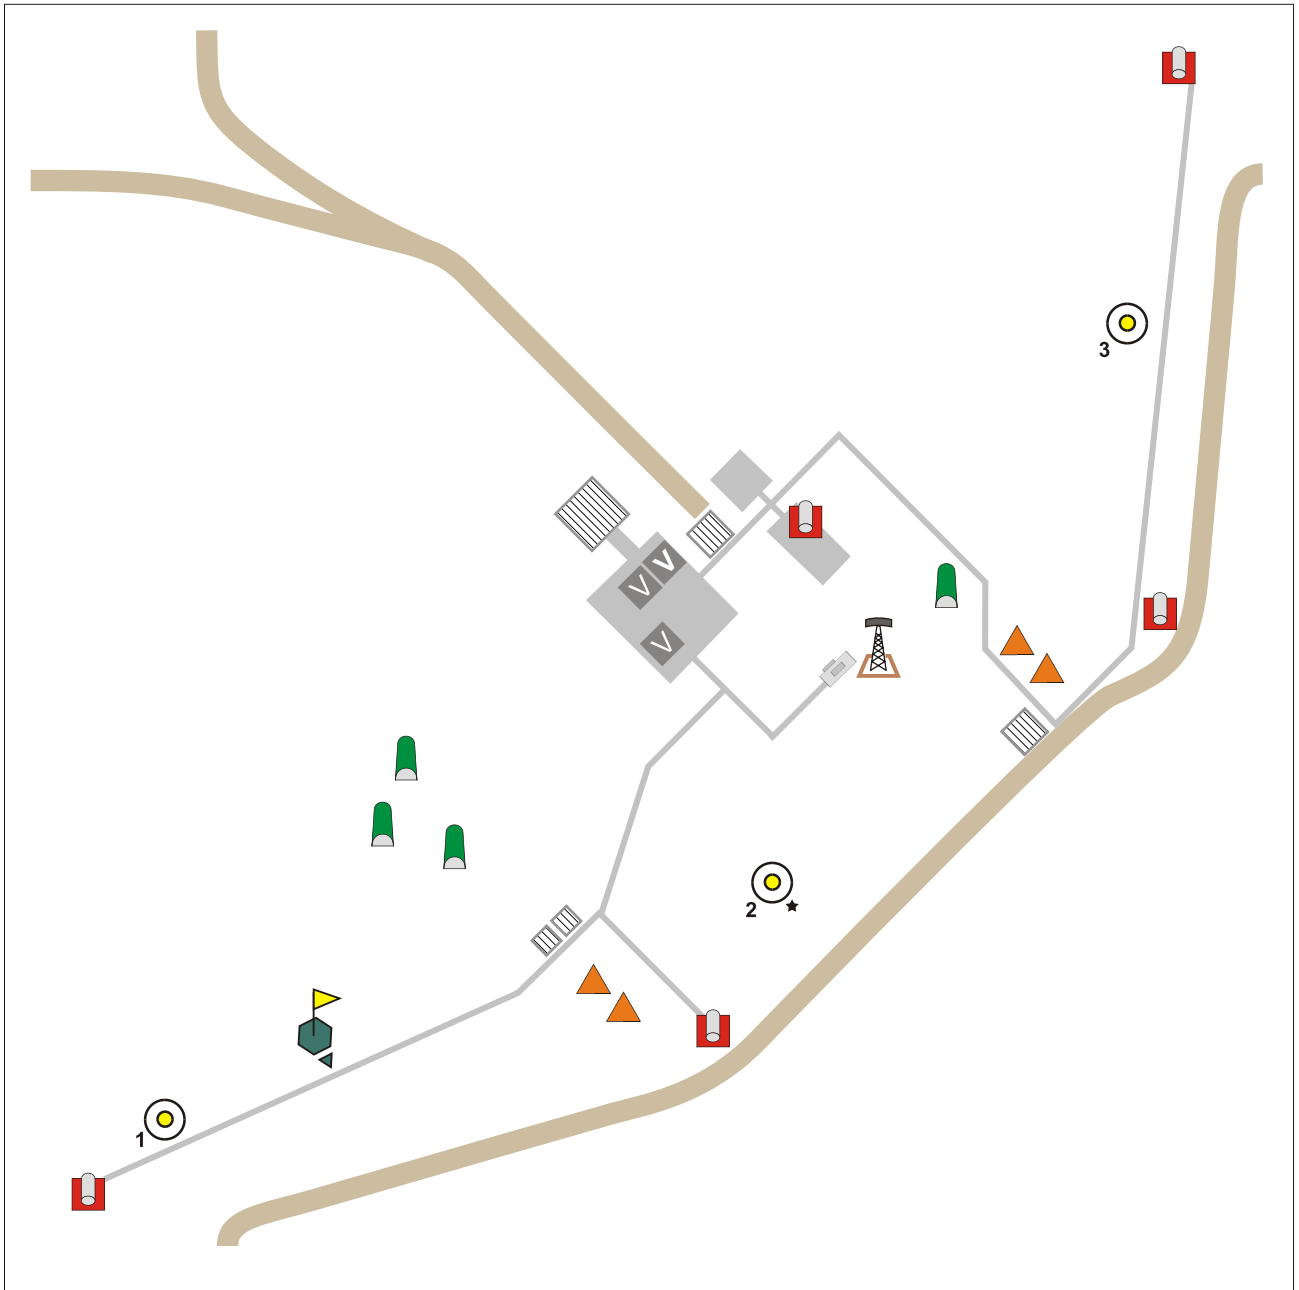

BlauKreuz 05

- | | | | | | |
|--|------------|--|---------------|--|---------------|
| | AA | | ammo bunker | | town building |
| | man AA | | fuel | | unimportant |
| | AAA | | barracks | | map room |
| | BH | | radar/antenna | | water tower |
| | FH / VH | | tower | | |
| | refuel pad | | | | |

BlauKreuz 05

- | | | | | | |
|--|------------|--|---------------|--|---------------|
| | AA | | ammo bunker | | town building |
| | man AA | | fuel | | unimportant |
| | AAA | | barracks | | map room |
| | BH | | radar/antenna | | water tower |
| | FH / VH | | | | |
| | tower | | | | |
| | refuel pad | | | | |

BlauKreuz 05

- | | | |
|------------|---------------|---------------|
| AA | ammo bunker | town building |
| man AA | fuel | unimportant |
| AAA | barracks | map room |
| BH | radar/antenna | water tower |
| FH / VH | tower | |
| refuel pad | | |